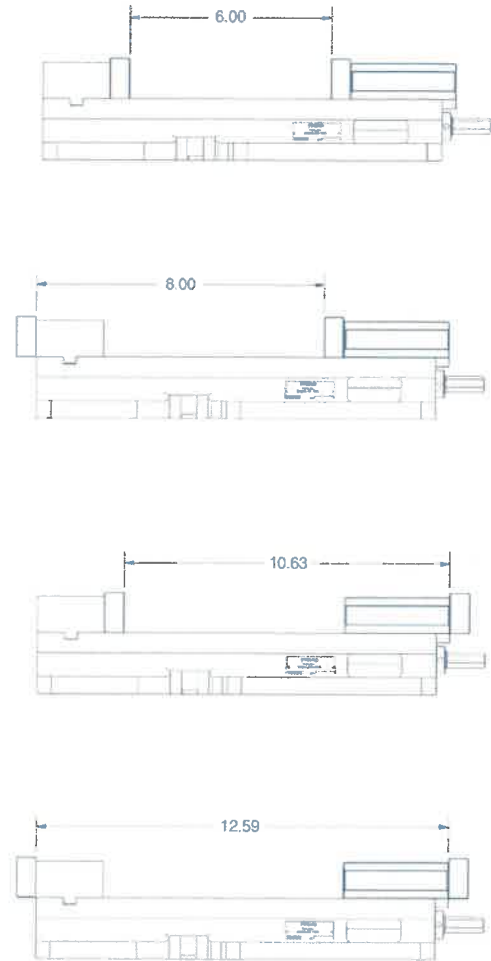

NEW 4" Single Station Vise by TE-CO

Priced 15-20% less than comparable models, the PWS-4600 has it all.

Featuring the largest opening in its class of **six inches**. The angled slide and locking jaw design prevents lifting of the moveable jaw.

**6 INCH
OPENING!**

Features:

- Up to 7,000 lbs. of clamping force
- Bed height matched to size 2.250" +/- 0.0005"
- Repeatability within 0.001"
- Hardened vise bed and jaw plates.
- Outside rail edges of the body are machined.
- Sealed bearing system reduces clamping pressure and increases bearing life.
- Stationary jaw has machined keyway for alignment of the vise and includes alignment rail for quick setups.
- Footprint and distance from keyway to stationary jaw same as major competitor.

HIGH QUALITY WITHOUT THE HIGH PRICE!

Contact us today for more information

800-543-4071 www.te-co.com

109 Quinter Farm Road Union, OH 45322

PWS-4600 4" Single Station Vice

SPECIFICATIONS

TOP VIEW

JAW PLATE POSITION