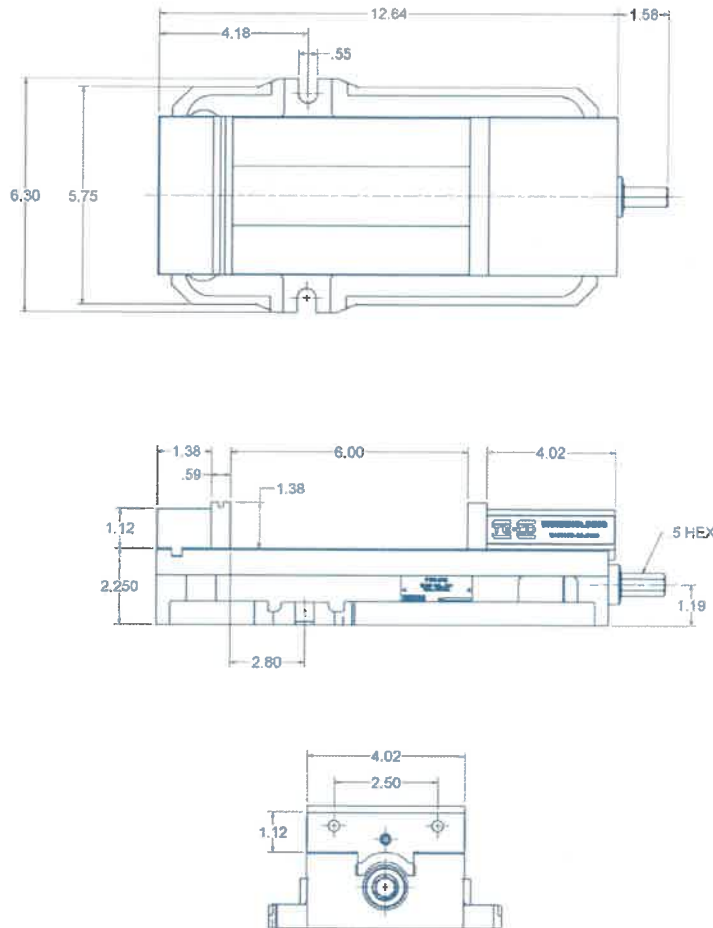

**6 INCH
OPENING!**

Features:

- Up to 7,000 lbs. of clamping force
- Bed height matched to size 2.250" +/- 0.0005"
- Repeatability within 0.001"
- Hardened vise bed and jaw plates.
- Outside rail edges of the body are machined.
- Sealed bearing system reduces clamping pressure and increases bearing life.
- Stationary jaw has machined keyway for alignment of the vise and includes alignment rail for quick setups.
- Footprint and distance from keyway to stationary jaw same as major competitor.

HIGH QUALITY WITHOUT THE HIGH PRICE!

Contact us today for more information

800-543-4071 www.te-co.com

109 Quinter Farm Road Union, OH 45322

PWS-4600 4" Single Station Vice

SPECIFICATIONS

TOP VIEW

JAW PLATE POSITION