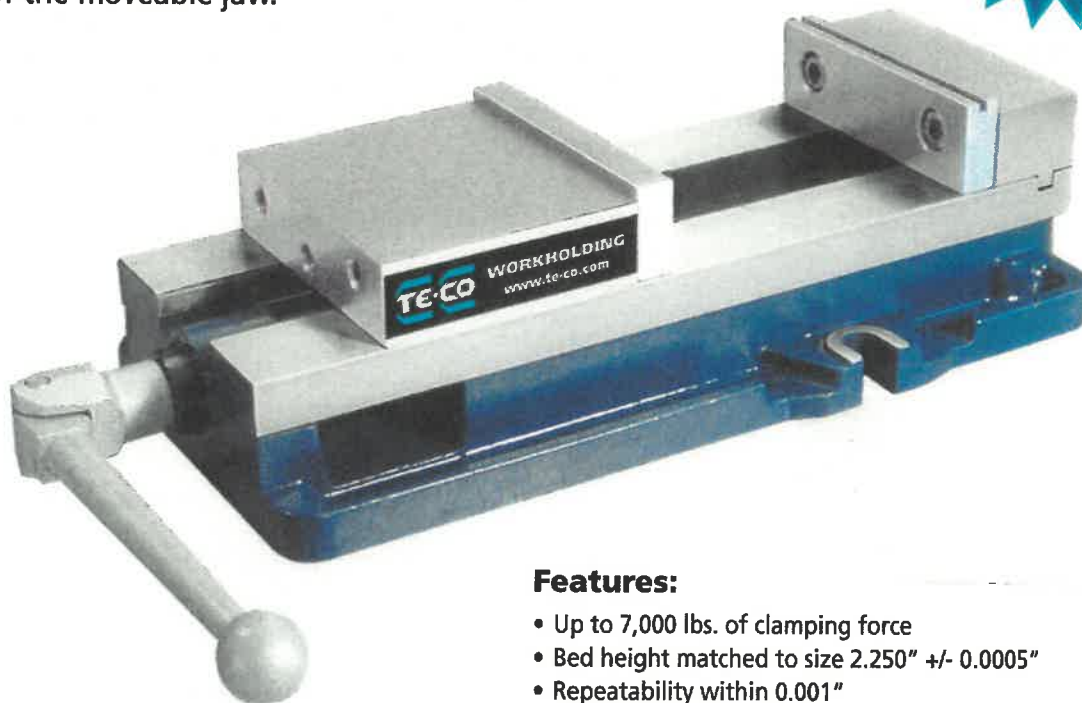

NEW 4" Single Station Vise by TE-CO

Priced 15-20% less than comparable models, the PWS-4600 has it all.

Featuring the largest opening in its class of **six inches**. The angled slide and locking jaw design prevents lifting of the moveable jaw.

**6 INCH
OPENING!**

Features:

- Up to 7,000 lbs. of clamping force
- Bed height matched to size 2.250" +/- 0.0005"
- Repeatability within 0.001"
- Hardened vise bed and jaw plates.
- Outside rail edges of the body are machined.
- Sealed bearing system reduces clamping pressure and increases bearing life.
- Stationary jaw has machined keyway for alignment of the vise and includes alignment rail for quick setups.
- Footprint and distance from keyway to stationary jaw same as major competitor.

HIGH QUALITY WITHOUT THE HIGH PRICE!

Contact us today for more information

800-543-4071 www.te-co.com

109 Quinter Farm Road Union, OH 45322

PWS-4600 4" Single Station Vice

SPECIFICATIONS

TOP VIEW

JAW PLATE POSITION

Contact us today for more information

800-543-4071 www.te-co.com

109 Quinter Farm Road Union, OH 45322

**6" and 8"
Single Station Vice
also available!**